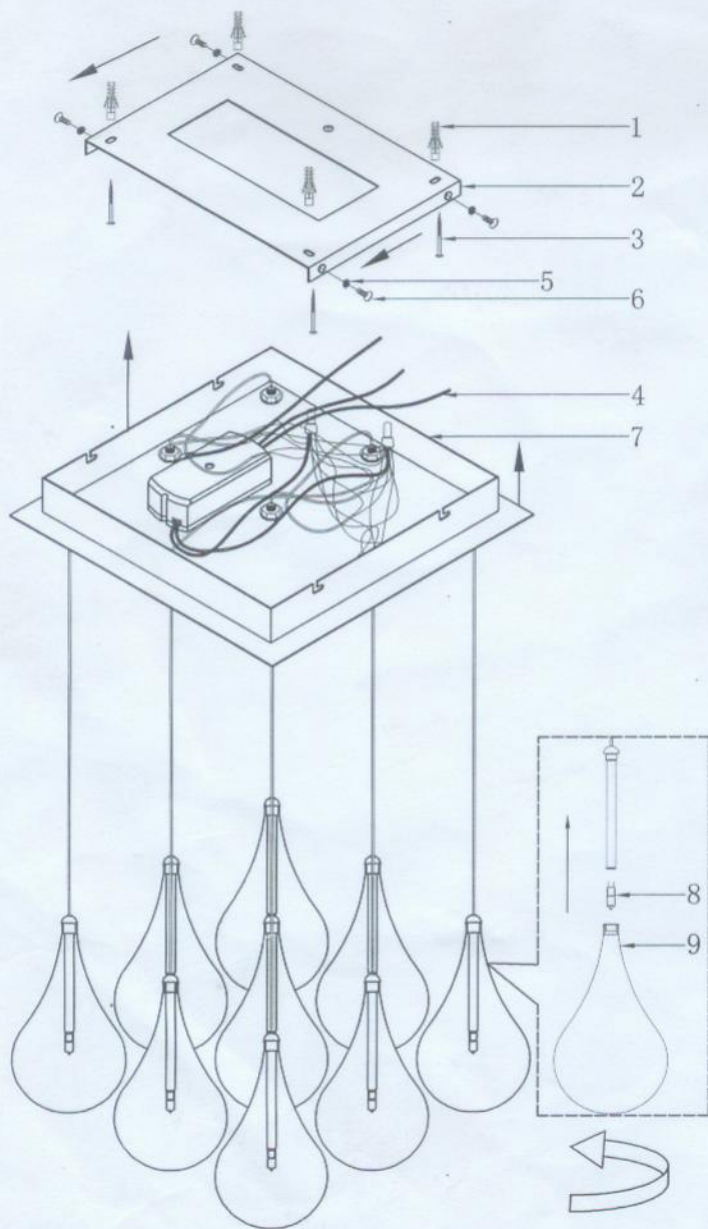

INSTALLATION INSTRUCTION

Item No. : E20116-18

FEATURE

- Lamp Type: G4 9 X Max. 10W 12V~